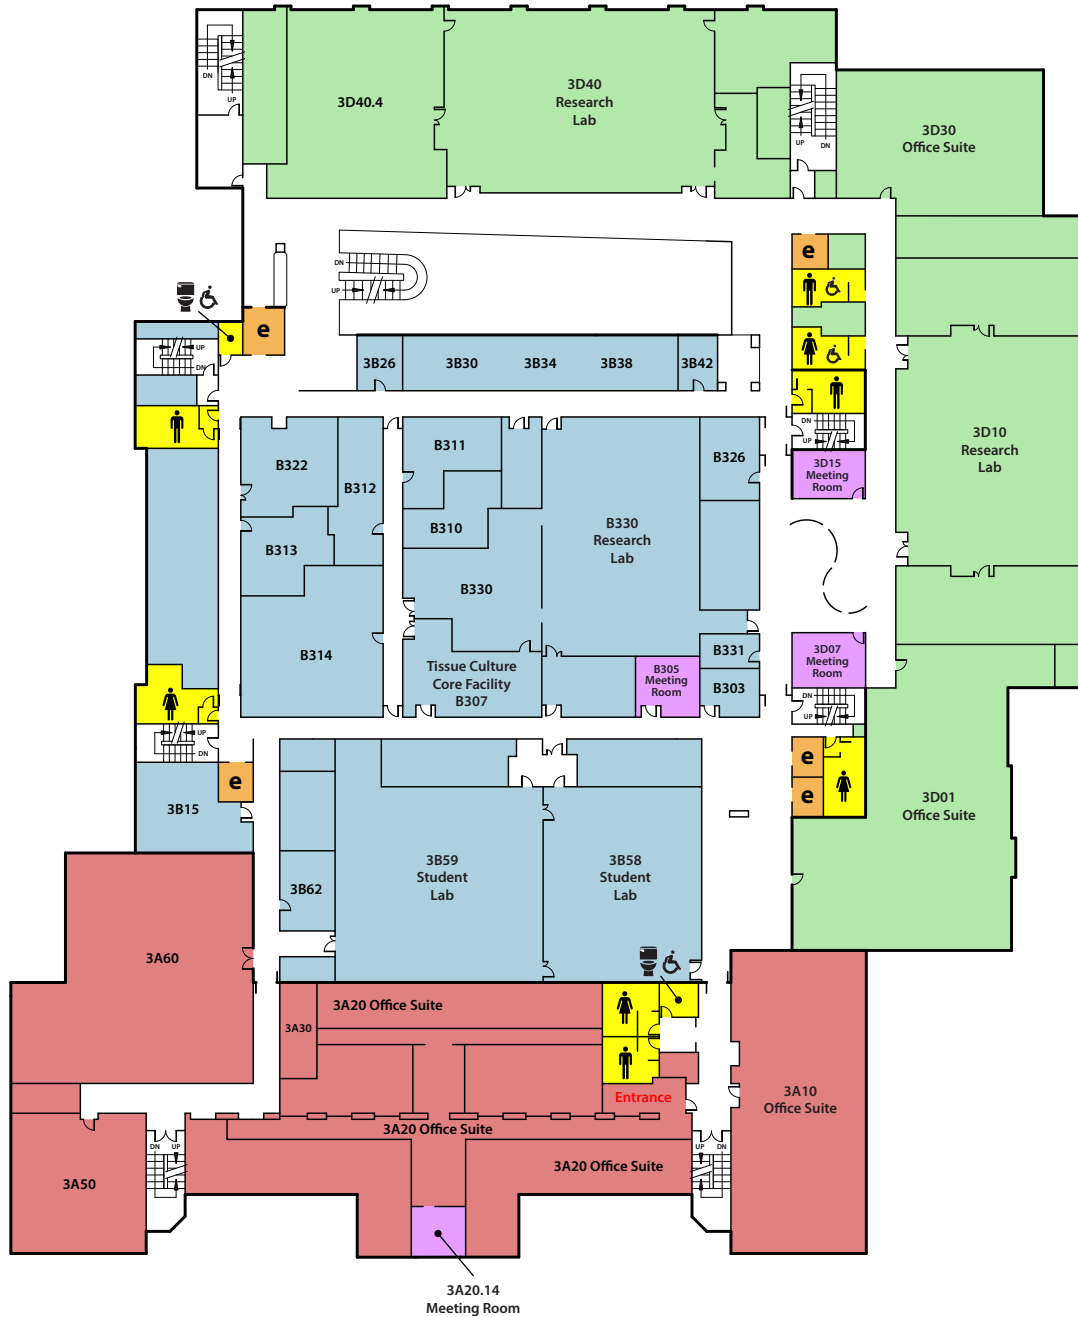

Health Sciences Building

A-WING | B-WING | C-WING | D-WING

GROUND FLOOR

Directory

Ground Floor	
GA20.14	Meeting Room
GA20.26	Meeting Room
GA70	Computer Lab
GA80	Classroom
GB03	Lecture Theatre
GB06	Lecture Theatre
GB10	Classroom
B18	(HSSC) Health Sciences Supply Centre
GC01	Student Lounge
GC10	Meeting Room
GD04	Conference Room
GD07	Atrium
GD10	Research Lab
GD50	Atrium
GD80	Loading Dock

- 1A60 Classroom

- 1B05 Meeting Room
- 1B06 Meeting Room
- 1B37 Meeting Room

- 1B03 Classroom
- 1B04 Student Lab
- 1B09A Student Lab
- 1B11 Classroom
- 1B21 Lounge

- 1C01 Student Lounge

e	Elevator
	Meeting Rooms
	'A' Wing
	'B' Wing
	'C' Wing
	'D' Wing

UNIVERSITY OF SASKATCHEWAN
Health Sciences
 HEALTHSCIENCES.USASK.CA

Health Sciences Building

A-WING | B-WING | D-WING

SECOND FLOOR

Directory

Second Floor

- 2A10.3 Meeting Room
- 2A20.14 Meeting Room
- 2A60 Meeting Room
- 2A70 Student Resource Centre
- 2A90 Classroom
- 2B59 Meeting Room
- B204 / 207 / 247 Student Lab
- 2B57 Student Lab
- 2B58 Research Lab
- 2B63 Classroom
- 2B64 Nutrition Student Lab
- 2D15 Meeting Room
- 2D10.1.1 Mass Spectrometry Core Facility

e	Elevator
	Meeting Rooms
	'A' Wing
	'B' Wing
	'C' Wing
	'D' Wing

Health Sciences Building

A-WING | B-WING | D-WING

THIRD FLOOR

Directory

Third Floor

3A20.14	Meeting Room		Elevator
B307	Tissue Culture Core Facility		Meeting Rooms
B330	Research Lab		'A' Wing
3B58	Student Lab		'B' Wing
3B59	Student Lab		'C' Wing
3D07	Meeting Room		'D' Wing
3D15	Meeting Room		
3D10	Research Lab		
3D40	Research Lab		