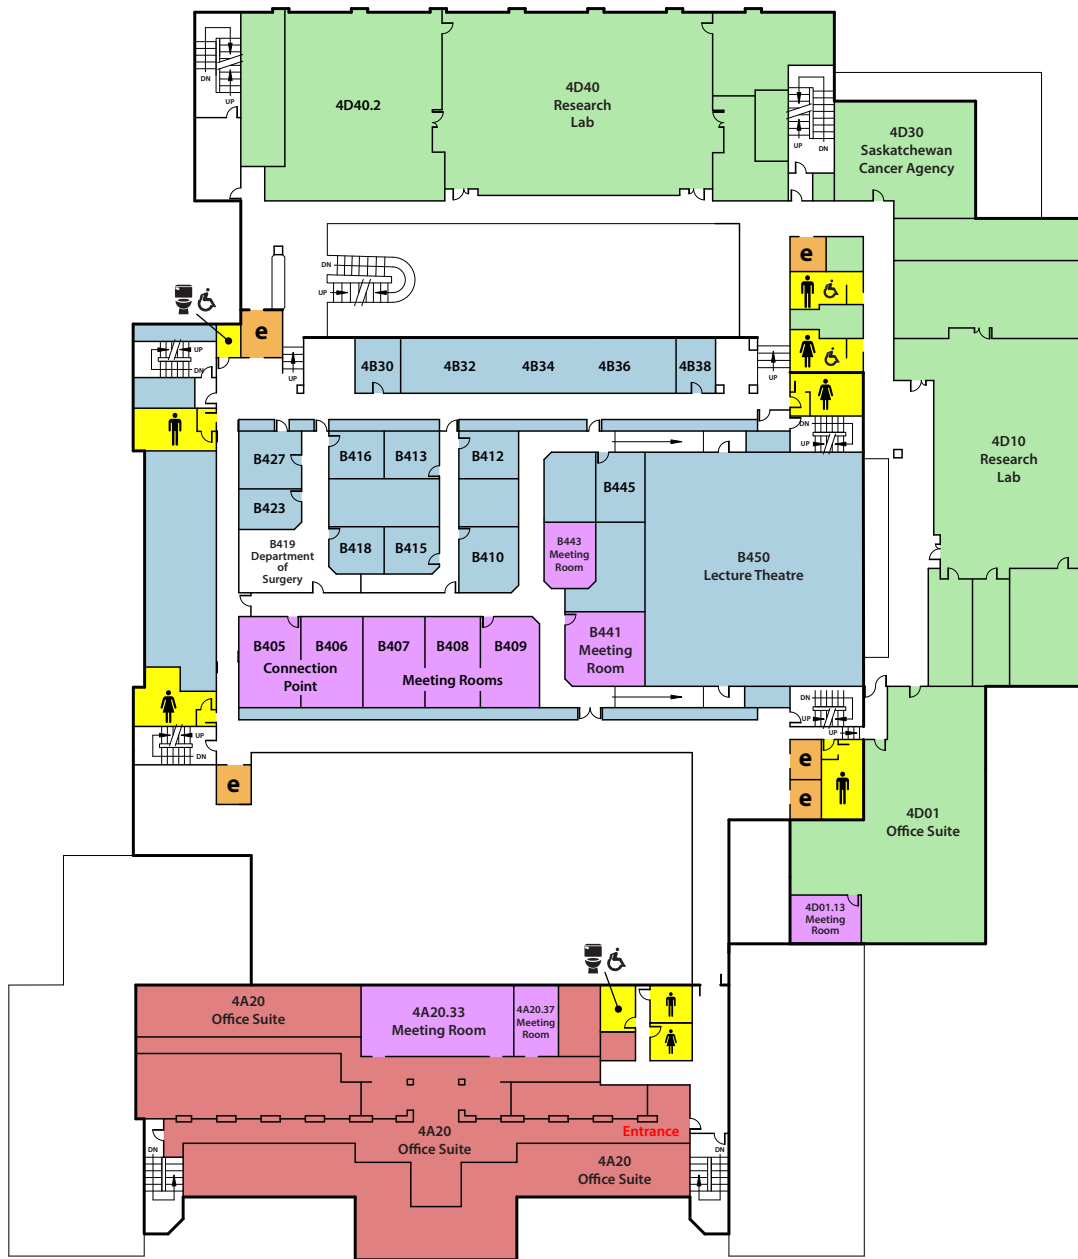

Health Sciences Building

A-WING | B-WING | C-WING | D-WING

GROUND FLOOR

Directory

Ground Floor	
GA20.14	Meeting Room
GA20.26	Meeting Room
GA70	Computer Lab
GA80	Classroom
GB03	Lecture Theatre
GB06	Lecture Theatre
GB10	Classroom
B18	(HSSC) Health Sciences Supply Centre
GC01	Student Lounge
GC10	Meeting Room
GD04	Conference Room
GD07	Atrium
GD10	Research Lab
GD50	Atrium
GD80	Loading Dock

- 1A60 Classroom

- 1B05 Meeting Room
- 1B06 Meeting Room
- 1B37 Meeting Room

- 1B03 Classroom
- 1B04 Student Lab
- 1B09A Student Lab
- 1B11 Classroom
- 1B21 Lounge

- 1C01 Student Lounge

e	Elevator
	Meeting Rooms
	'A' Wing
	'B' Wing
	'C' Wing
	'D' Wing

e	Elevator
	Meeting Rooms
	'A' Wing
	'B' Wing
	'C' Wing
	'D' Wing

Health Sciences Building

A-WING | B-WING | D-WING

THIRD FLOOR

Directory

Third Floor

3A20.14	Meeting Room		Elevator
B307	Tissue Culture Core Facility		Meeting Rooms
B330	Research Lab		'A' Wing
3B58	Student Lab		'B' Wing
3B59	Student Lab		'C' Wing
3D07	Meeting Room		'D' Wing
3D15	Meeting Room		
3D10	Research Lab		
3D40	Research Lab		

Health Sciences Building

A-WING | B-WING | D-WING

FOURTH FLOOR

Directory

Fourth Floor

- 4A20 College of Medicine
- Dean's Office
- 4A20.33 Meeting Room
- 4A20.37 Meeting Room
- B407 Meeting Room
- B408 Meeting Room
- B409 Meeting Room
- B441 Meeting Room
- B443 Meeting Room
- B419 Department of Surgery
- B450 Lecture Theatre
- 4D01.13 Meeting Room
- 4D10 Research lab
- 4D40 Research Lab