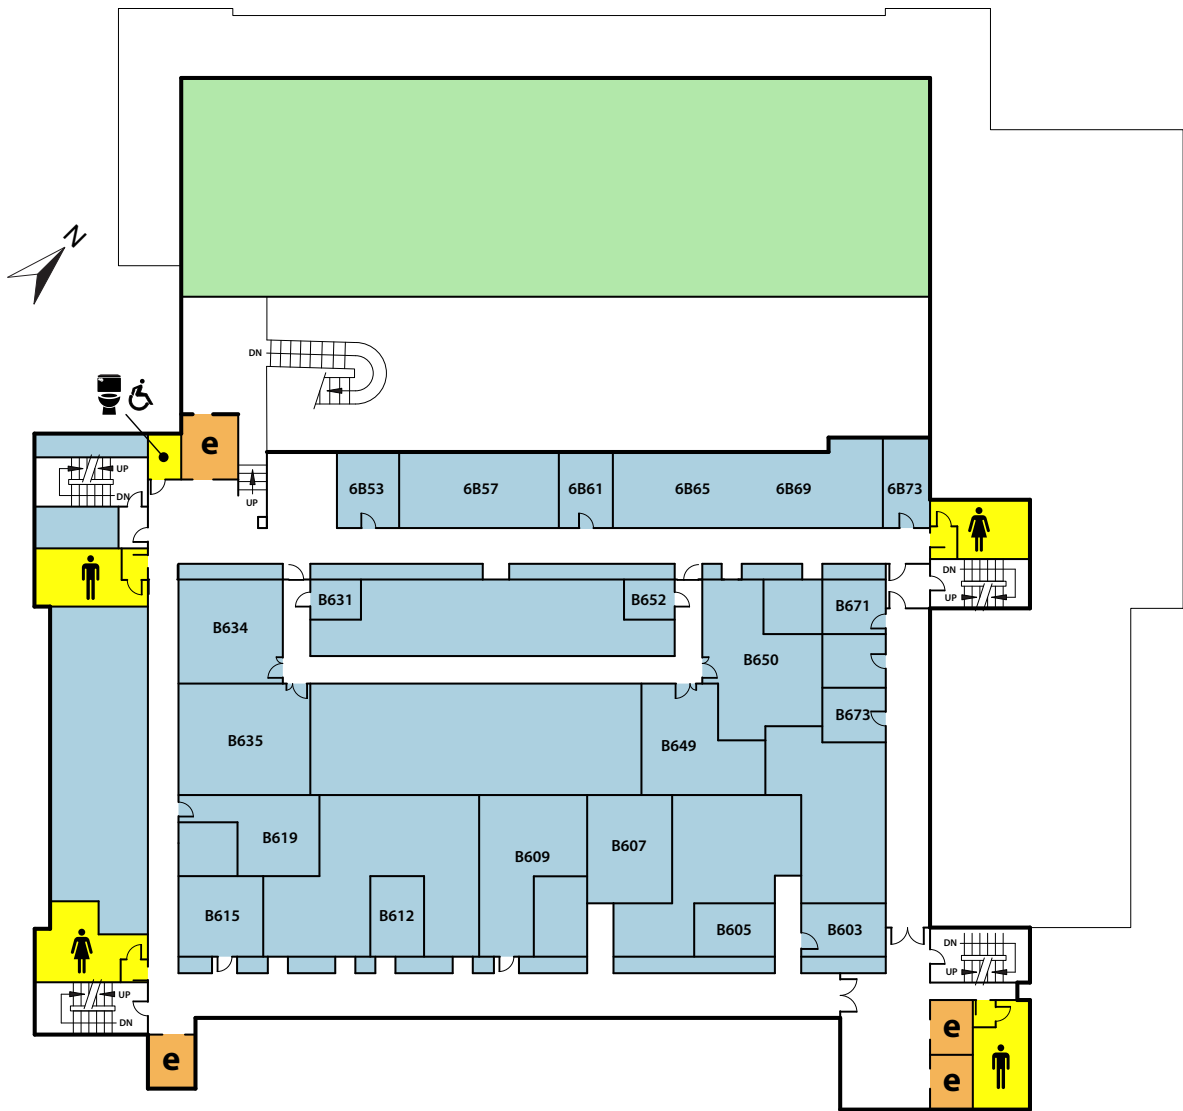

e	Elevator
	Meeting Rooms
	'A' Wing
	'B' Wing
	'C' Wing
	'D' Wing

Health Sciences Building

A-WING | B-WING | D-WING

THIRD FLOOR

Directory

Third Floor

3A20.14	Meeting Room		Elevator
B307	Tissue Culture Core Facility		Meeting Rooms
B330	Research Lab		'A' Wing
3B58	Student Lab		'B' Wing
3B59	Student Lab		'C' Wing
3D07	Meeting Room		'D' Wing
3D15	Meeting Room		
3D10	Research Lab		
3D40	Research Lab		

Health Sciences Building

A-WING | B-WING | D-WING

FOURTH FLOOR

Directory

Fourth Floor

- 4A20 College of Medicine
- Dean's Office
- 4A20.33 Meeting Room
- 4A20.37 Meeting Room
- B407 Meeting Room
- B408 Meeting Room
- B409 Meeting Room
- B441 Meeting Room
- B443 Meeting Room
- B419 Department of Surgery
- B450 Lecture Theatre
- 4D01.13 Meeting Room
- 4D10 Research lab
- 4D40 Research Lab

e	Elevator
■	Meeting Rooms
■	'A' Wing
■	'B' Wing
■	'C' Wing
■	'D' Wing

Health Sciences Building

B-WING | D-WING

FIFTH FLOOR

Directory

Fifth Floor

- B525 Conference Room
- B505 Classroom
- B507 Student Lab
- B519 Student Lab
- 5D30 USask Health Sciences

e	Elevator
■	Meeting Rooms
■	'B' Wing
■	'D' Wing

Health Sciences Building

B-WING

SIXTH FLOOR

Legend

e	Elevator
Meeting Rooms	Meeting Rooms
'B' Wing	'B' Wing
'D' Wing	'D' Wing